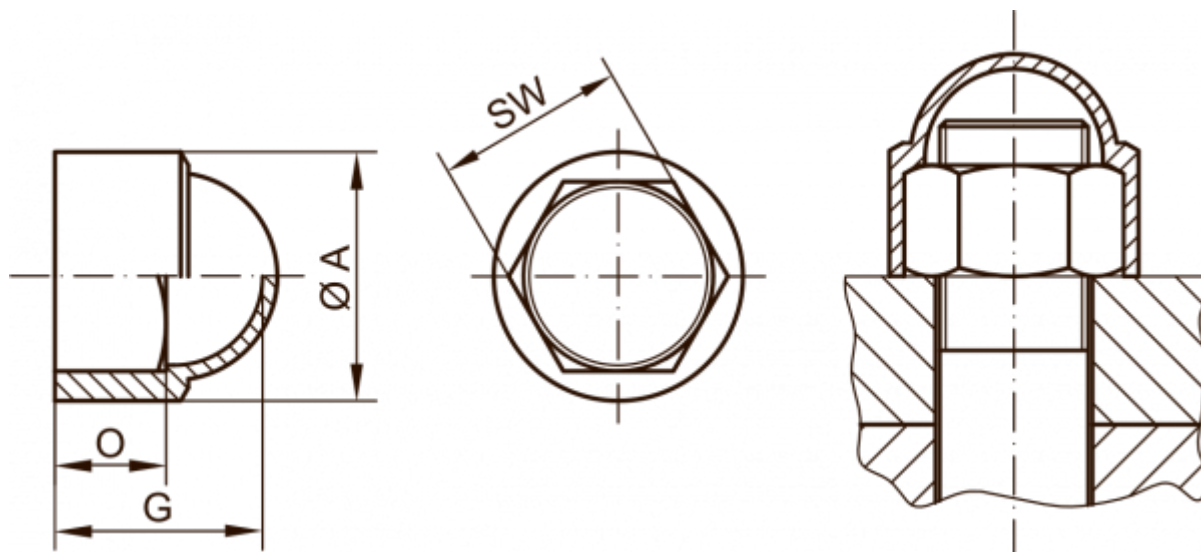

Article number: 59GPN10001075

Description: KLEE Cap for nut GPN 1000 / 1075 - NV 24

## Measures

---

A	= 29.8
For	= M16x1,5 - M16
G	= 25.5
O	= 14
SW (Spanner width)	= 24